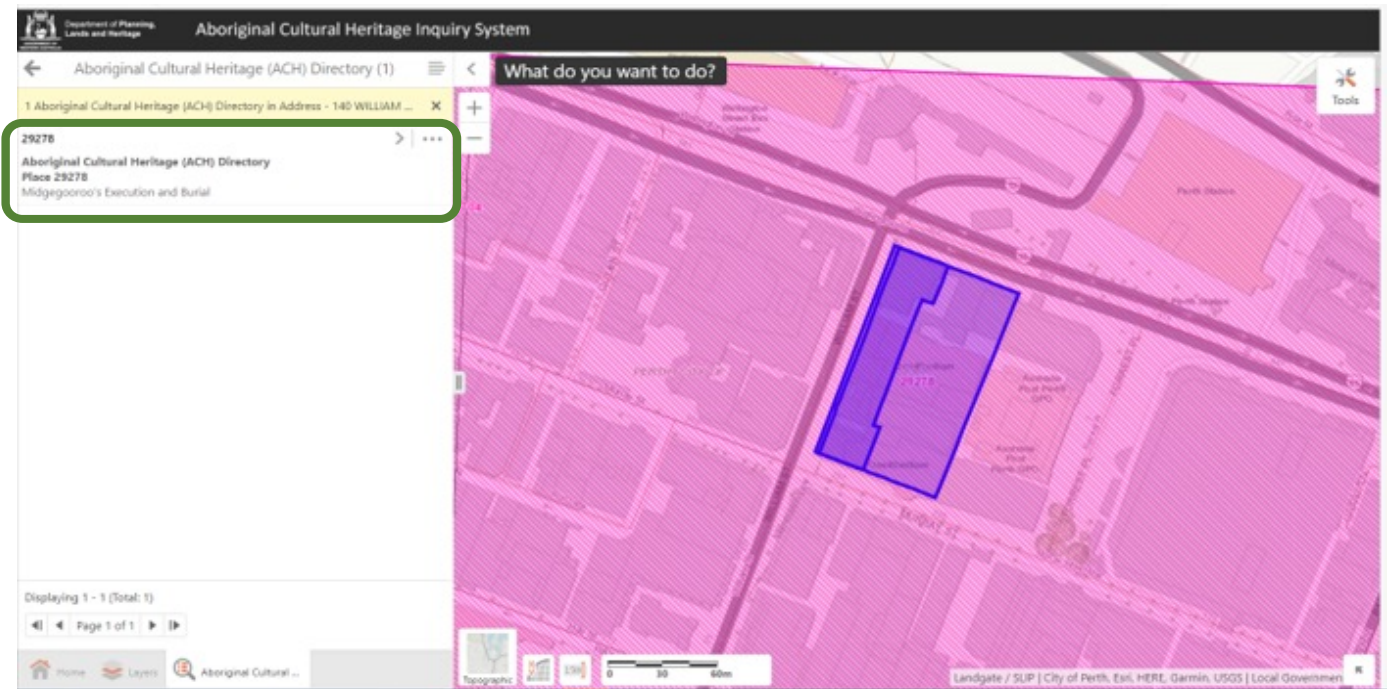

More information?

Refer to the [ACHIS User Guide](#) for instructions.

The information provided is made available in good faith and is predominately based on the information provided to the Department of Planning, Lands and Heritage (DPLH) by third parties. The information is provided solely on the basis that readers will be responsible for making their own assessment as to the accuracy of the information. If you find any errors or omissions in our records, including our maps, it would be appreciated if you email the details to DPLH at AboriginalHeritage@dplh.wa.gov.au and we will make every effort to rectify it as soon as possible.